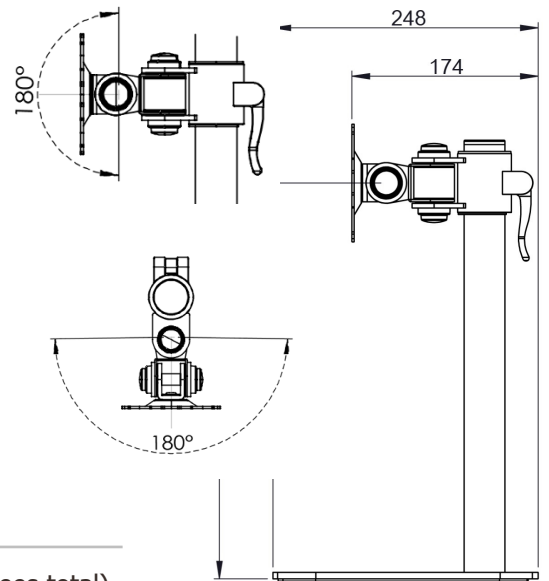

Stream single freestanding base

Product Specification

Product code	CMS3095 - Black
Weight capacity	13kg
Max Screen Size	27"
VESA	75mm & 100mm VESA compliant
Movement	Height adjustment, tilt, and rotate
Height adjustment	Max height adjustment 275mm
Tilt	85 degrees up / 85 degrees down (170 degrees total)

Silver – CMS3093 - RAL code 9006

White – CMS3094 - RAL code 9010

Black – CMS3095 - RAL code 9005

Ergo
01235 773373
www.ergoltd.co.uk
sales@ergoltd.co.uk